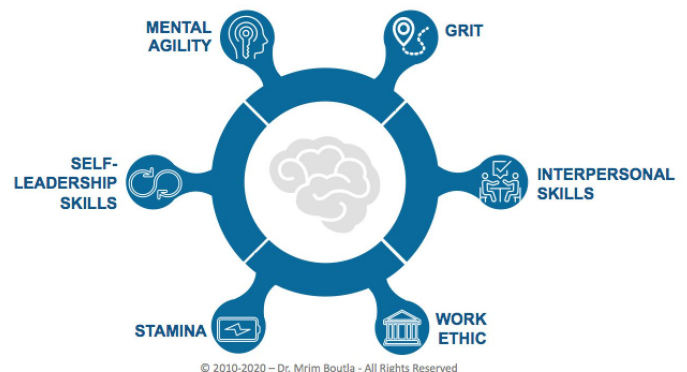

#### Social Sciences + Humanities PhD Transferable Soft Skills Group Coaching

60-min group coaching + Q&A | Max 10 participants per group

[Wed. July 1, 7pm-8pm ET | ZOOM | \\$39 per seat | RSVP](#)

#### STEM PhDs Transferable Soft Skills Group Coaching

60-min group coaching + Q&A | Max 10 participants per group

[Thurs. July 2, 7pm-8pm ET | ZOOM | \\$39 per seat | RSVP](#)